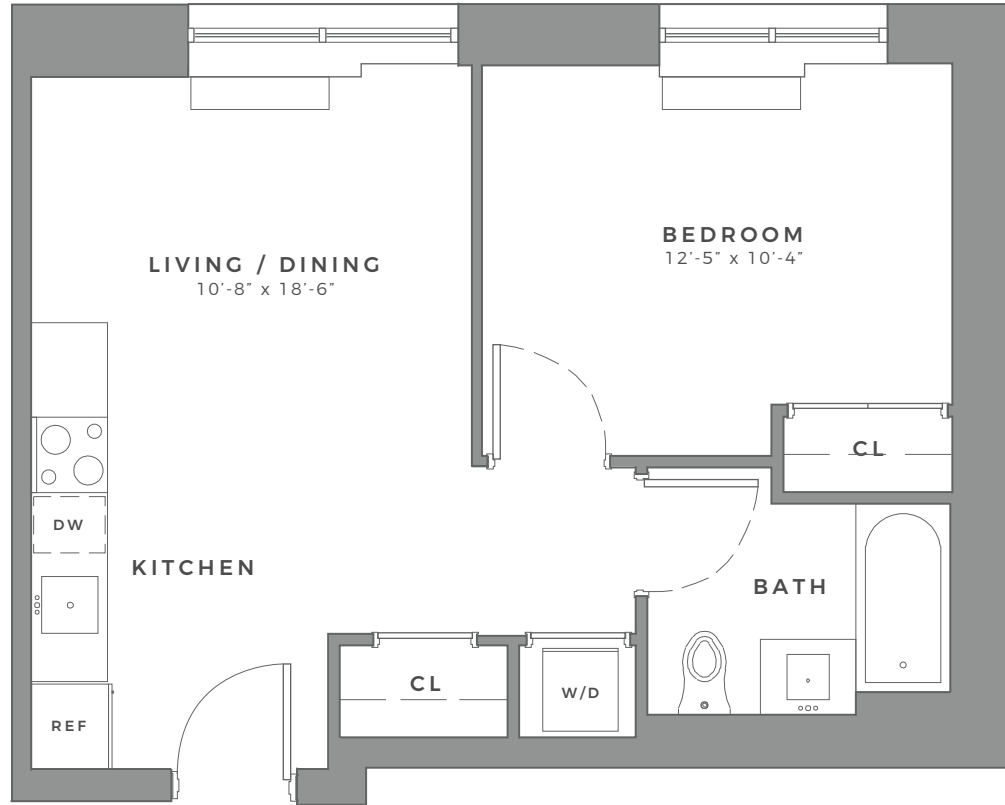

CHURCH AVENUE

The Sidney

UNIT

707

1 BEDROOM

1 BATH

CHURCH AVENUE

The Sidney