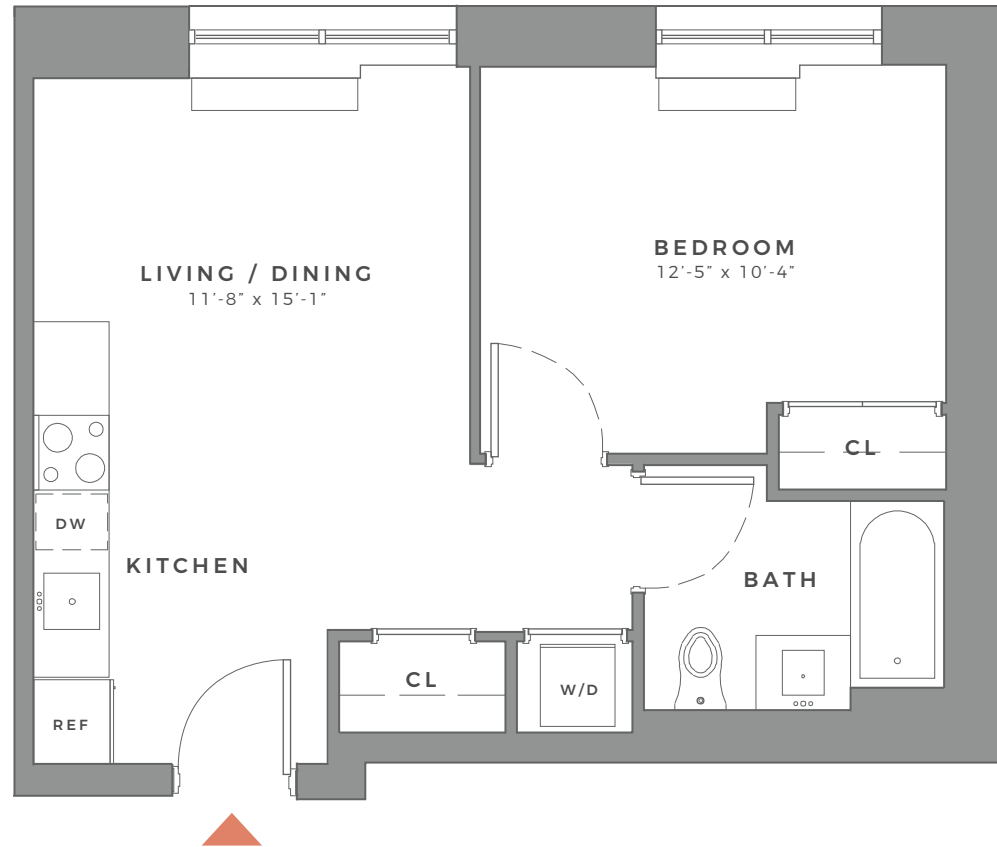

The Sidney

UNIT

308 / 408

508 / 608

1 BEDROOM

1 BATH

CHURCH AVENUE