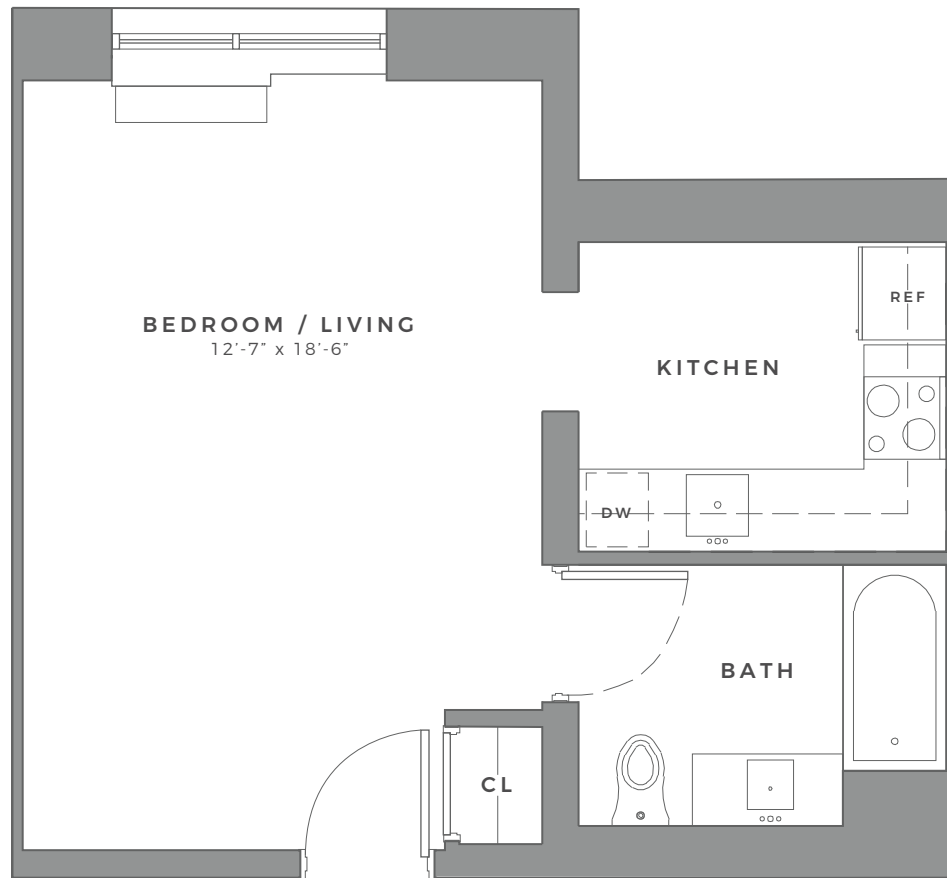

The Sidney

UNIT
601 / 701

STUDIO
1 BATH

CHURCH AVENUE