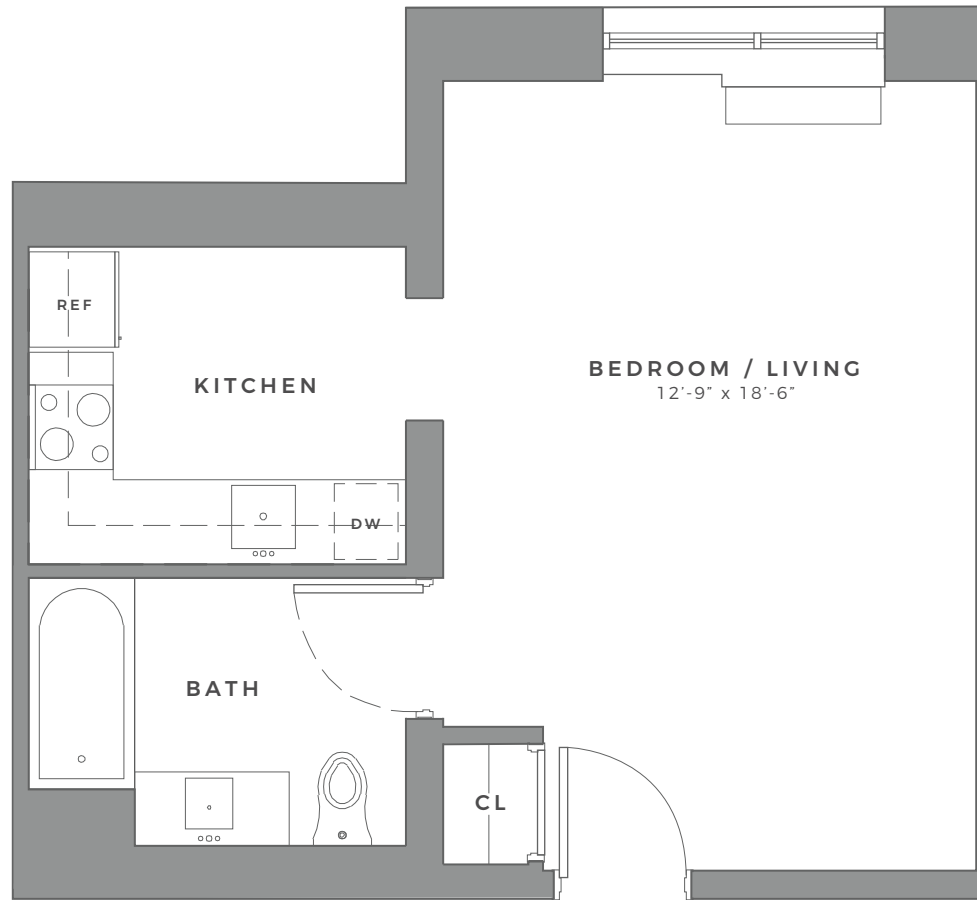

The Sidney

UNIT

708

STUDIO

1 BATH

CHURCH AVENUE