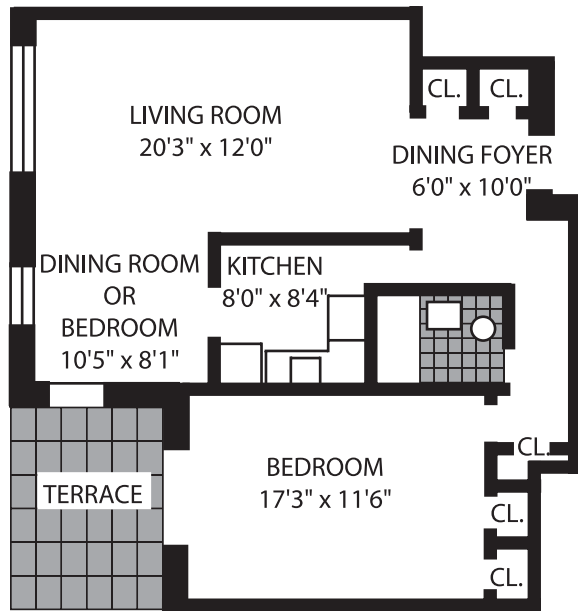

Apartment 2

Junior 4 / 1 bath

Ph. (516) 876-4800
www.kaled.com

Roosevelt House

143-08 Roosevelt Avenue
Flushing, New York

Apartment 3

Junior 4 / 1 bath

Ph. (516) 876-4800
www.kaled.com