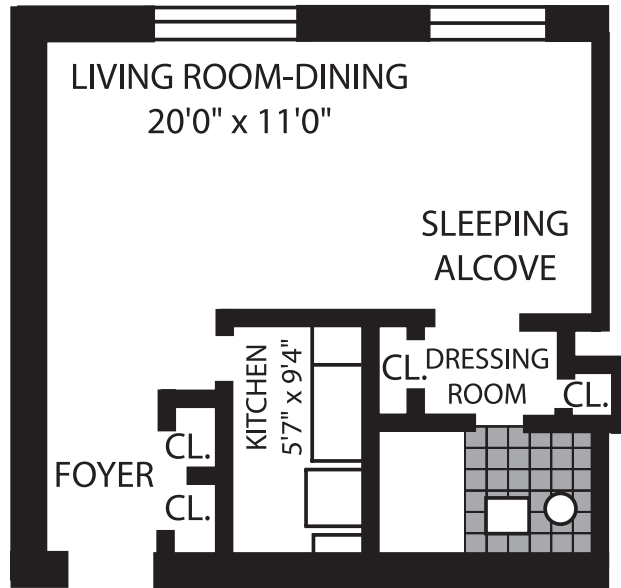

Apartment 9

1 bedroom / 1 bath