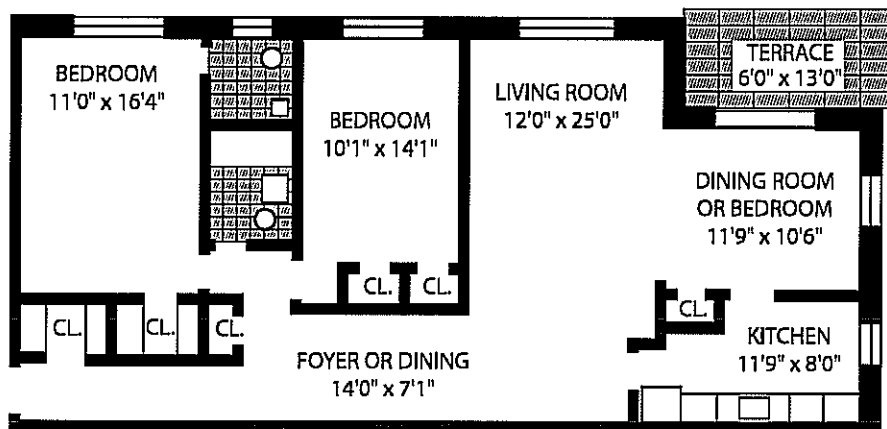

Ph. (516) 876-4800
www.kaled.com

Roosevelt House

143-08 Roosevelt Avenue
Flushing, New York

Apartment 12

2 bedroom / 2 bath

Ph. (516) 876-4800

www.kaled.com

Roosevelt House