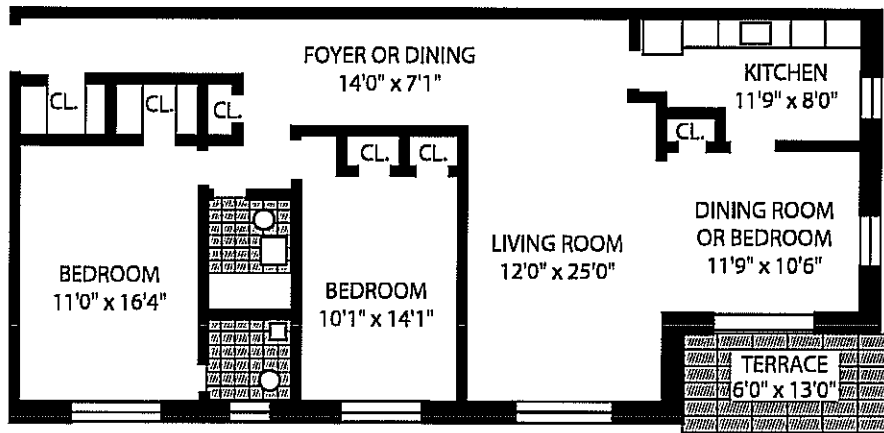

143-08 Roosevelt Avenue
Flushing, New York

Apartment 10

1 bedroom / 1 bath

Ph. (516) 876-4800
www.kaled.com

Roosevelt House

143-08 Roosevelt Avenue
Flushing, New York

Apartment 11

2 bedroom / 2 bath