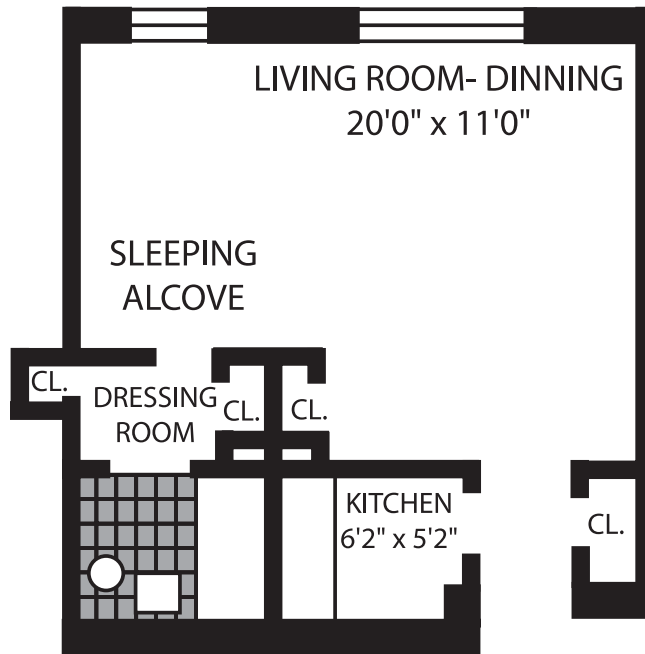

Apartment 10

1 bedroom / 1 bath