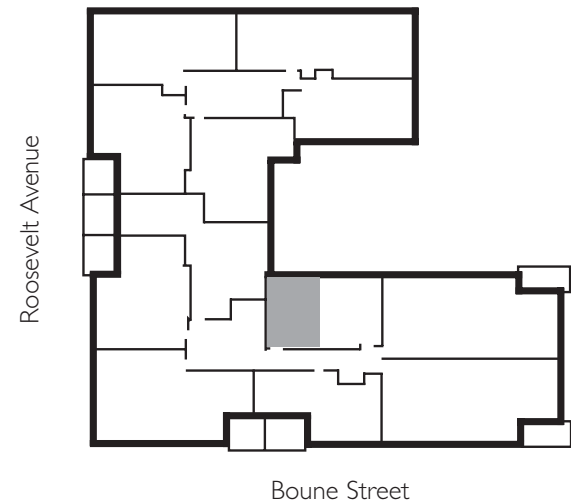

Roosevelt House

143-08 Roosevelt Avenue
Flushing, New York