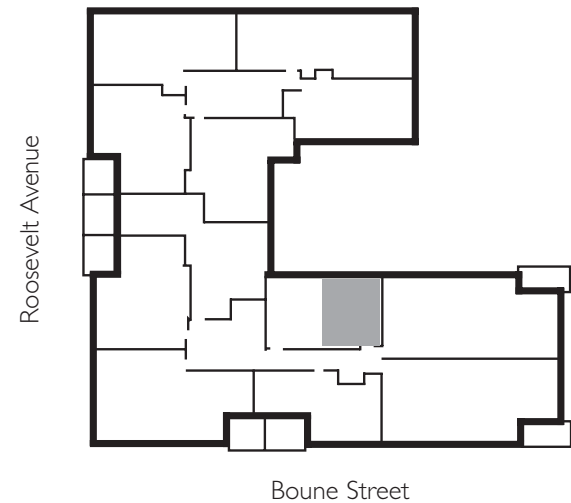

Roosevelt House

143-08 Roosevelt Avenue
Flushing, New York

Apartment 4

2 bedroom / 1 bath

Ph. (516) 876-4800
www.kaled.com

Roosevelt House

143-08 Roosevelt Avenue
Flushing, New York

Apartment 5

143-08 Roosevelt Avenue
Flushing, New York

Apartment 7

Junior 4 / 1 bath

Ph. (516) 876-4800
www.kaled.com

Roosevelt House

143-08 Roosevelt Avenue
Flushing, New York

Apartment 8

2 bedroom / 2 bath

143-08 Roosevelt Avenue
Flushing, New York

Apartment 10

1 bedroom / 1 bath

Ph. (516) 876-4800
www.kaled.com

Roosevelt House

143-08 Roosevelt Avenue
Flushing, New York

Apartment 11

2 bedroom / 2 bath