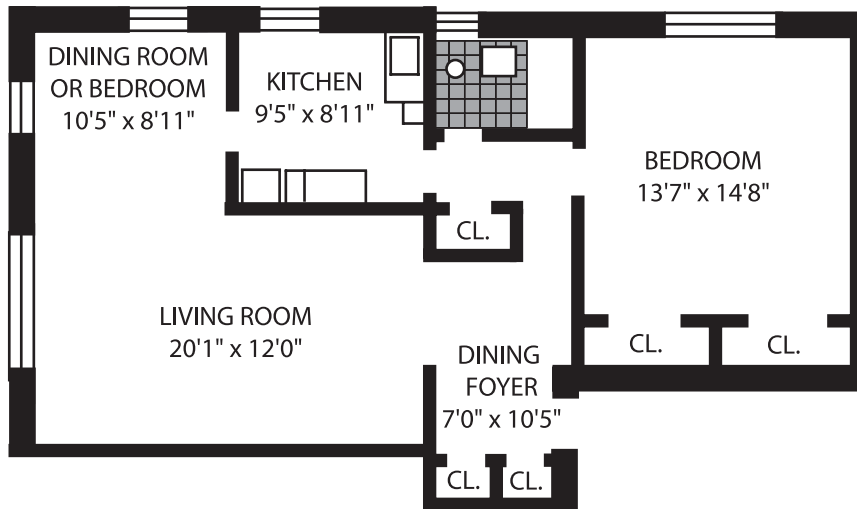

Apartment 2

Junior 4 / 1 bath

Ph. (516) 876-4800
www.kaled.com

Roosevelt House

143-08 Roosevelt Avenue
Flushing, New York

Apartment 3

Junior 4 / 1 bath

Ph. (516) 876-4800
www.kaled.com

Roosevelt House

143-08 Roosevelt Avenue
Flushing, New York

Apartment 4

2 bedroom / 1 bath

Ph. (516) 876-4800
www.kaled.com

Roosevelt House

143-08 Roosevelt Avenue
Flushing, New York

Apartment 5