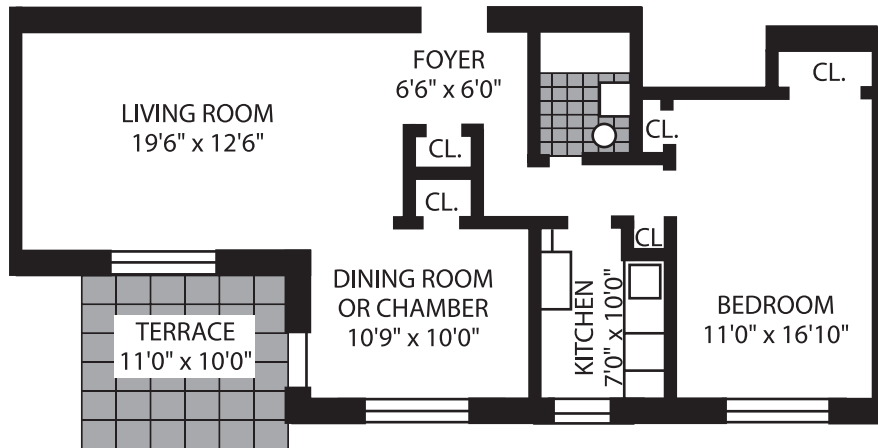

Apartment 14

Junior 4 / 1 bath