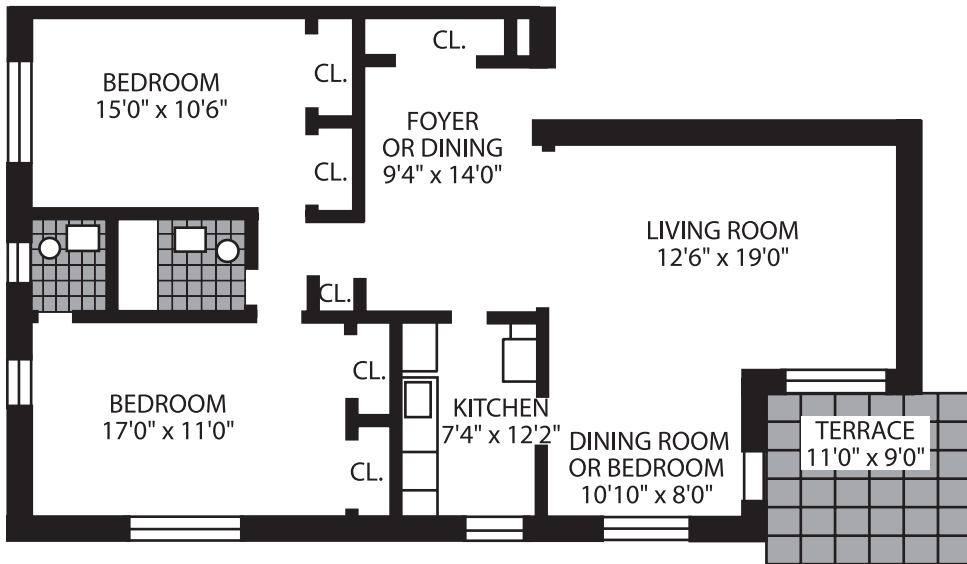

143-08 Roosevelt Avenue
Flushing, New York

Apartment 7

Junior 4 / 1 bath

Ph. (516) 876-4800
www.kaled.com

Roosevelt House

143-08 Roosevelt Avenue
Flushing, New York

Apartment 8

2 bedroom / 2 bath