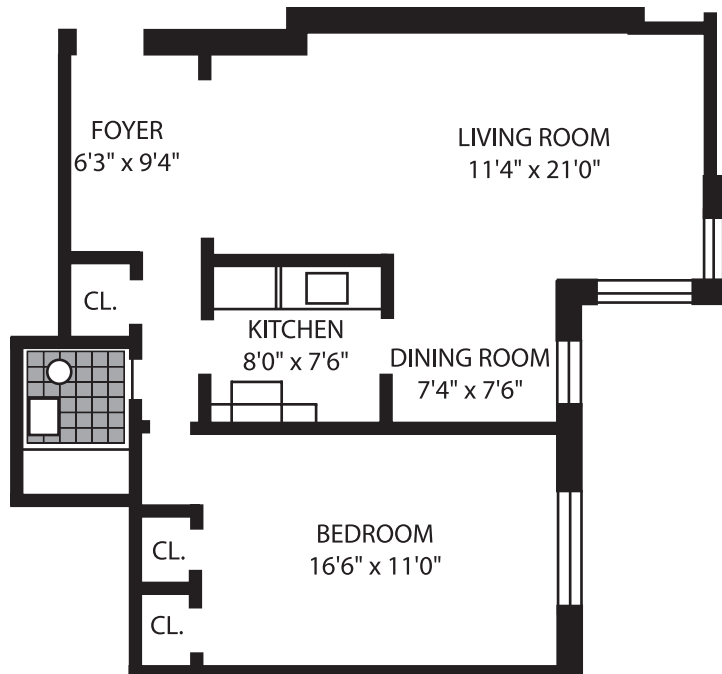

Apartment 1

Junior 4 / 1 bath

Ph. (516) 876-4800

www.kaled.com

Roosevelt House

143-08 Roosevelt Avenue

Flushing, New York

Boune Street

Apartment 2

Junior 4 / 1 bath

Ph. (516) 876-4800
www.kaled.com

Roosevelt House

143-08 Roosevelt Avenue
Flushing, New York

Apartment 3

Junior 4 / 1 bath

Ph. (516) 876-4800
www.kaled.com

Roosevelt House

143-08 Roosevelt Avenue
Flushing, New York

Apartment 4

2 bedroom / 1 bath

Ph. (516) 876-4800
www.kaled.com

Roosevelt House

143-08 Roosevelt Avenue
Flushing, New York

Apartment 5