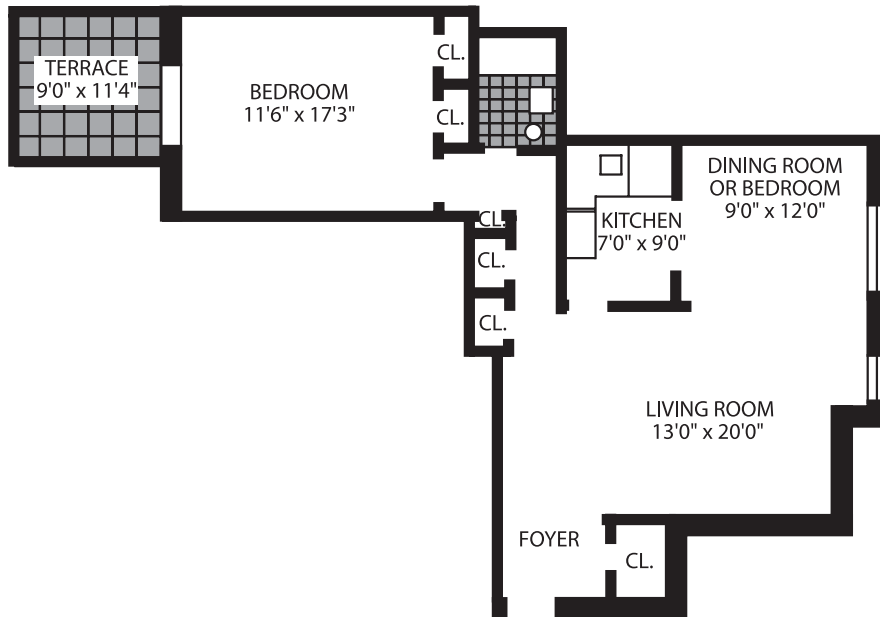

Roosevelt House

143-08 Roosevelt Avenue
Flushing, New York

Apartment 4

2 bedroom / 1 bath

Ph. (516) 876-4800
www.kaled.com

Roosevelt House

143-08 Roosevelt Avenue
Flushing, New York

Apartment 5

Junior 4 / 1 bath

Ph. (516) 876-4800
www.kaled.com

Roosevelt House

143-08 Roosevelt Avenue
Flushing, New York

Apartment 6

Junior 4 / 1 bath

Ph. (516) 876-4800
www.kaled.com

Roosevelt House

143-08 Roosevelt Avenue
Flushing, New York

Apartment 7

Junior 4 / 1 bath

Ph. (516) 876-4800
www.kaled.com

Roosevelt House

143-08 Roosevelt Avenue
Flushing, New York

Apartment 8

2 bedroom / 2 bath