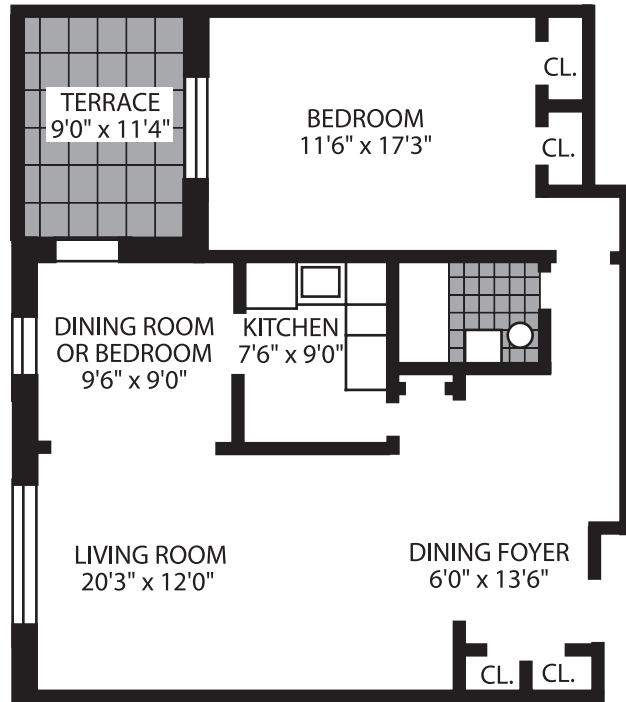

Junior 4 / 1 bath

Ph. (516) 876-4800
www.kaled.com

Roosevelt House

143-08 Roosevelt Avenue
Flushing, New York

Apartment 6

Junior 4 / 1 bath

Ph. (516) 876-4800
www.kaled.com

Roosevelt House

143-08 Roosevelt Avenue
Flushing, New York

Apartment 7

Junior 4 / 1 bath

Ph. (516) 876-4800
www.kaled.com

Roosevelt House

143-08 Roosevelt Avenue
Flushing, New York

Apartment 8

2 bedroom / 2 bath