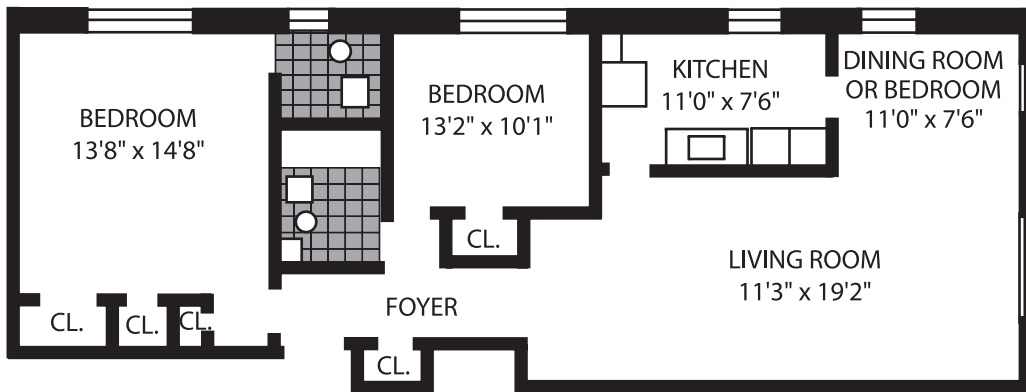

Apartment 2

Junior 4 / 1 bath

Ph. (516) 876-4800
www.kaled.com

Roosevelt House

143-08 Roosevelt Avenue
Flushing, New York

Apartment 3

Junior 4 / 1 bath

Ph. (516) 876-4800
www.kaled.com

Roosevelt House

143-08 Roosevelt Avenue
Flushing, New York

Apartment 4

2 bedroom / 1 bath

Ph. (516) 876-4800
www.kaled.com

Roosevelt House

143-08 Roosevelt Avenue
Flushing, New York

Apartment 5