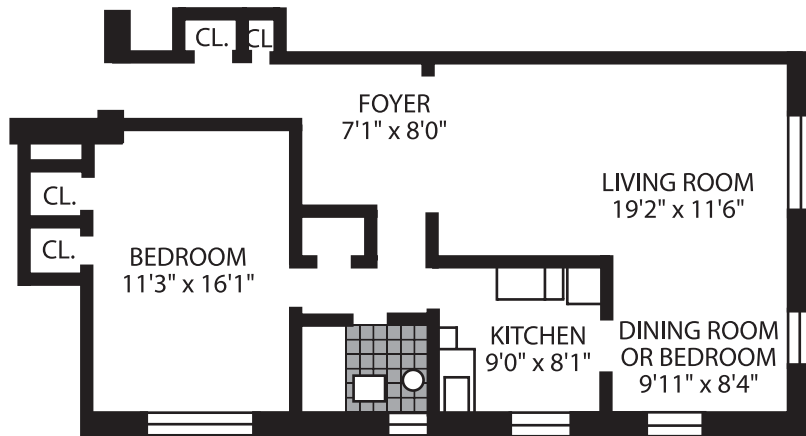

Roosevelt House

143-08 Roosevelt Avenue
Flushing, New York

Apartment 4

2 bedroom / 1 bath

Ph. (516) 876-4800
www.kaled.com

Roosevelt House

143-08 Roosevelt Avenue
Flushing, New York

Apartment 5

Junior 4 / 1 bath

Ph. (516) 876-4800
www.kaled.com

Roosevelt House

143-08 Roosevelt Avenue
Flushing, New York

Apartment 6

Junior 4 / 1 bath

Ph. (516) 876-4800
www.kaled.com

Roosevelt House