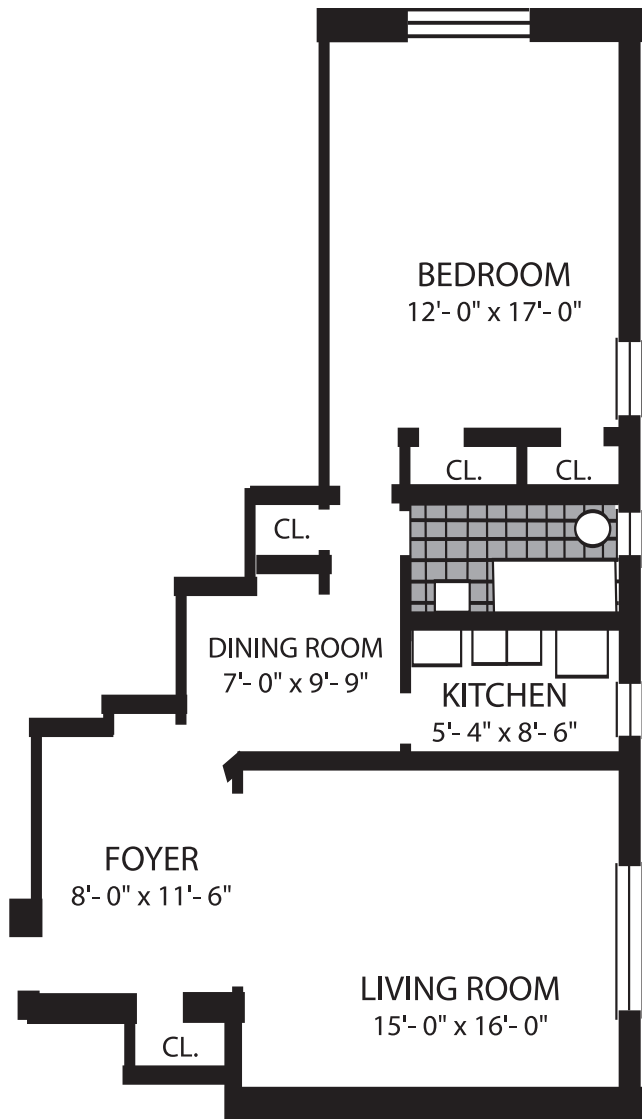

APARTMENT C

1 BEDROOM / 1 BATH