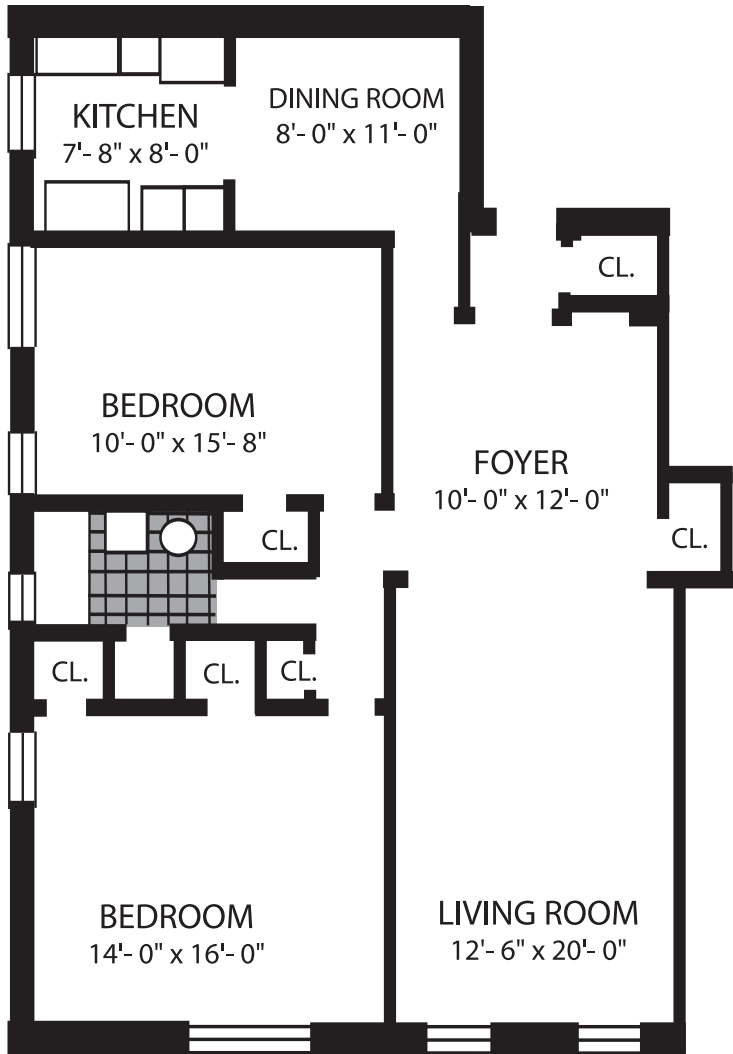

APARTMENT H

2 BEDROOM / 1 BATH

kaled
management

PH (516) 876-4800

WWW.KALED.COM

THE REMCOURT

41-72 JUDGE STREET
ELMHURST, NEW YORK